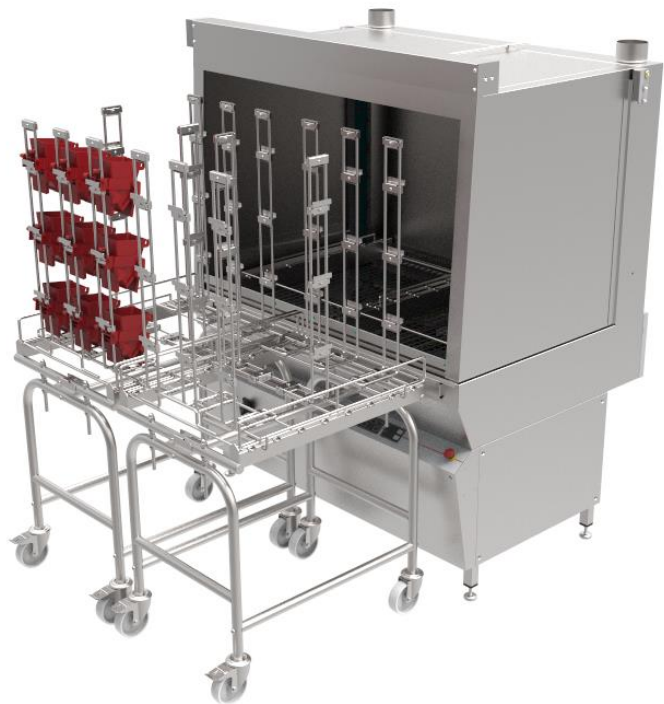

JEROS ACE SYSTEM

OVERVIEW

Model 9130

1/2 - Trolley System

Capacity:

18/24	0.7 ltr.	Scale part
16	1.0 ltr.	Scale part
16	1.2 ltr.	Scale part
12	2.0 ltr.	Scale part
12	3.0 ltr.	Scale part
8	5.0 ltr.	Scale part
3	-	Euro norm crates

Item:

2	59905000	8150 Trolley 1/2
(2)	59905002	8150 Hopper rack
1	59905004	8150 Alignment rack
1	59905005	8150 Sub frame

Model 8150

1/1 -Trolley System

Capacity:

60/80	0.7 ltr.	Scale part
48	1.0 ltr.	Scale part
48	1.2 ltr.	Scale part
32	2.0 ltr.	Scale part
32	3.0 ltr.	Scale part
16	5.0 ltr.	Scale part
6	-	Euro norm crates

Item:

1	59905001	8150 Trolley 1/1
(2)	59905002	8150 Hopper rack
1	59905003	8150 Sub frame

Model 8160

1/2 -Trolley System

Capacity:

60/80	0.7 ltr.	Scale part
48	1.0 ltr.	Scale part
48	1.2 ltr.	Scale part
32	2.0 ltr.	Scale part
32	3.0 ltr.	Scale part
16	5.0 ltr.	Scale part
6	-	Euro norm crates

Item:

2	59906000	8160 Trolley 1/2
(2)	59906002	8160 Hopper rack
1	59906004	8160 Alignment rack
1	59906005	8160 Subframe

Model 8160

1/1 -Trolley System

Capacity:

60/80	0.7 ltr.	Scale part
48	1.0 ltr.	Scale part
48	1.2 ltr.	Scale part
32	2.0 ltr.	Scale part
32	3.0 ltr.	Scale part
16	5.0 ltr.	Scale part
6	-	Euro norm crates